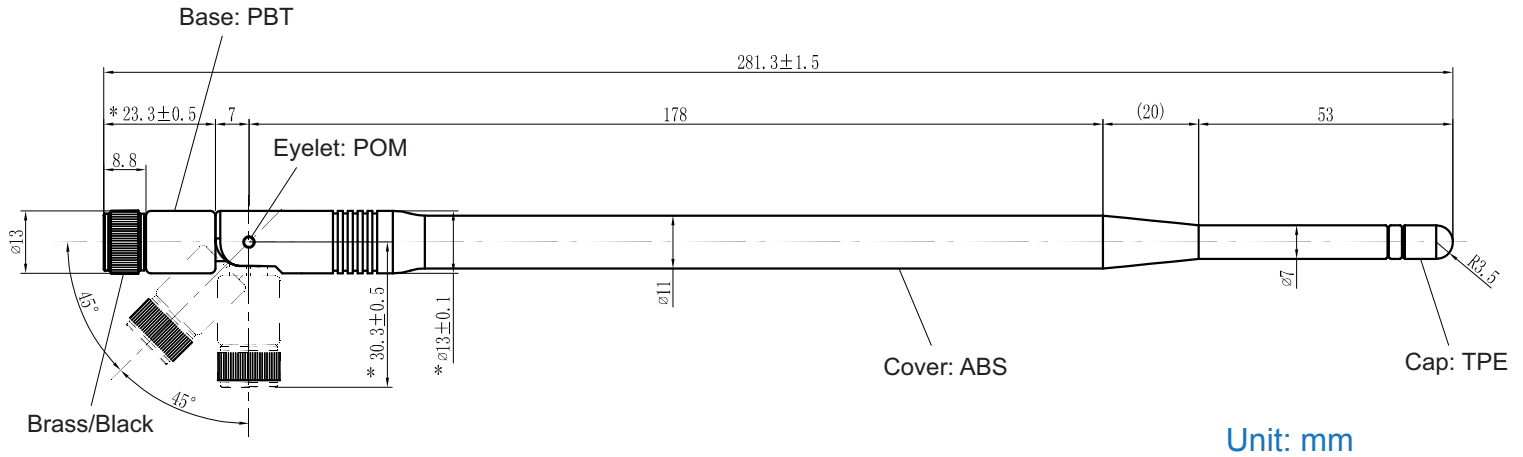

Wellshow
Always Innovation

047

PRODUCT SPECIFICATION

WLAN Antenna 2.4GHz Diople Swivel type 7dBi with RP-SMA Plug

Product No. AR01654W0119N

RF Connector, RF Cable & Antenna Manufacturer

E-mail: sales@wellshow.com.tw
Tel: +886-2-24239376 Fax: +886-2-24260387
9F., No.181, Nanrong Rd., Ren-ai Dist., Keelung City 200, Taiwan (R.O.C.)

WLAN Antenna 2.4GHz Diople Swivel type 7dBi with RP-SMA Plug

P/N AR01654W0119N

Structure Figure

Mechanical

Antenna Cover	ABS
Antenna Base	PBT
Operating Temperature	-20°C~+60°C
Storage Temperature	-30°C~+70°C
Connector	RP-SMA Plug (M)
Cable Type	RG178/U